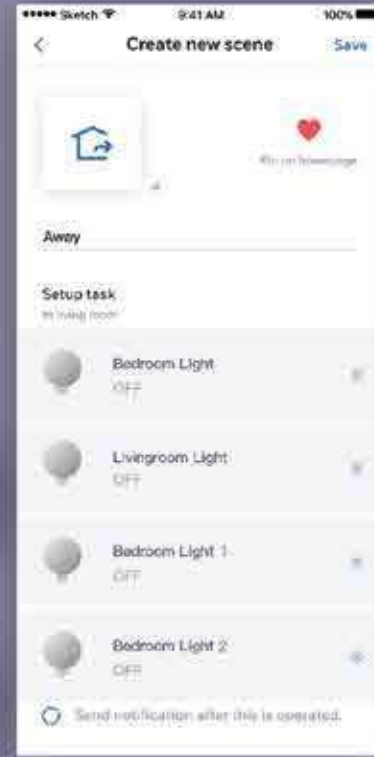

User Interface

Intuitive app experience for easy control of all your devices

DELIGHT PINK

HAZE GREEN

MYSTIC BLUE

BLOSSOM YELLOW

Expression

DUSKY GREEN