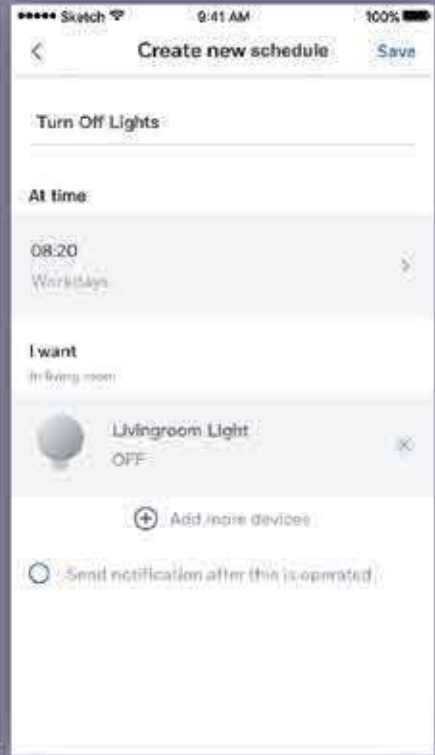

User Interface

Intuitive app experience for easy control of all your devices

DELIGHT PINK

HAZE GREEN

MYSTIC BLUE

BLOSSOM YELLOW

Expression

DUSKY GREEN